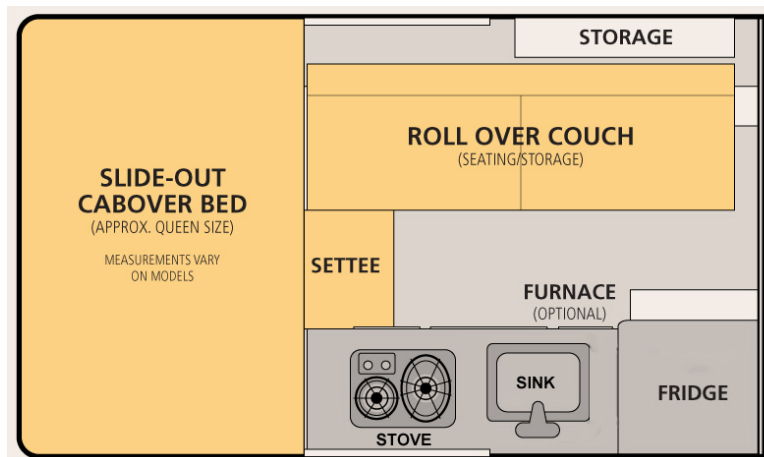

Four Wheel Campers

www.fourwheelcampers.com